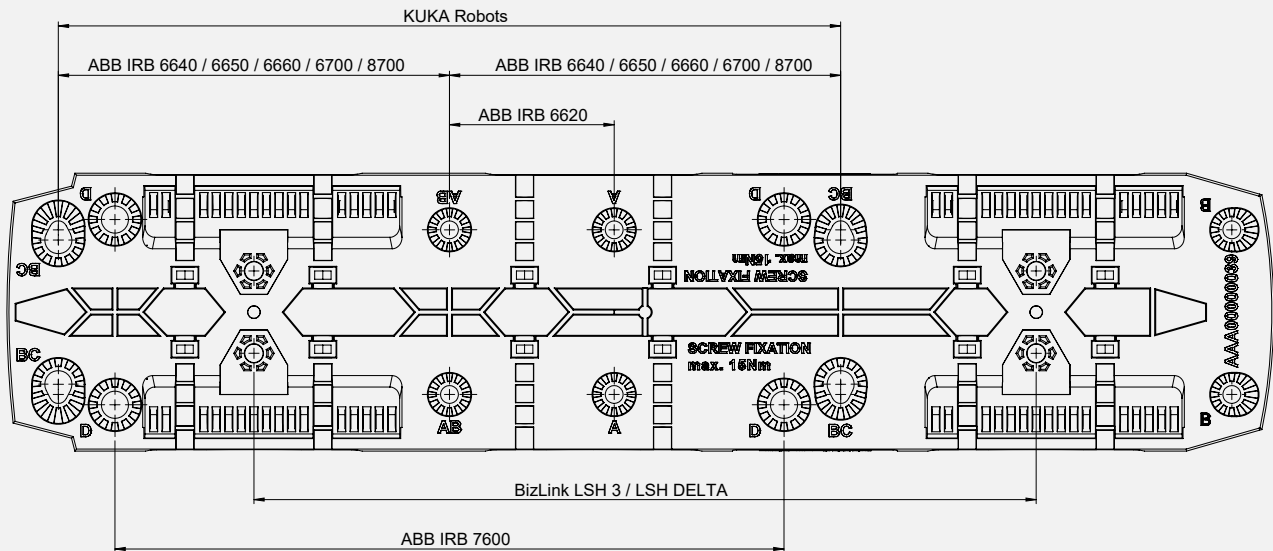

▶ **Robotic – LSH Delta Base plate ABB & KUKA (AAA00000039)**

Mounting positions

- ABB IRB 6620: A³⁾
- ABB IRB 6640: A-B²⁾
- ABB IRB 6650: A-B²⁾
- ABB IRB 6660: A-B²⁾
- ABB IRB 6700: A-B²⁾
- ABB IRB 7600: D¹⁾
- ABB IRB 8700: A-B²⁾
- KUKA: C³⁾

Description:

- ¹⁾ Only in combination with 2 x AAA00000032
- ²⁾ Only in combination with 2x AAA00000040
- ³⁾ Optionally with 2x AAA00000032

▶ **Information & downloads –**

available in several languages on our website